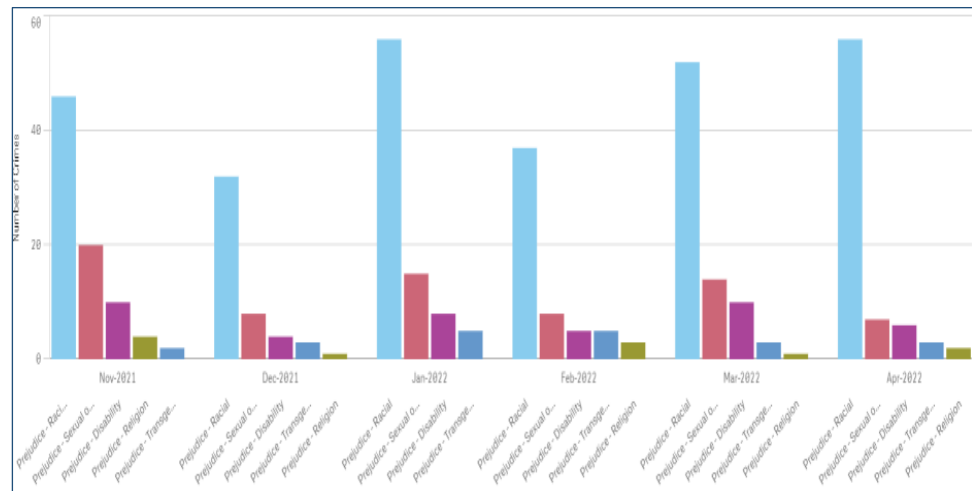

Summer highs have been slightly more extended which has resulted in year-on-year increases (126 crimes, +16.2%), largely within Sexual Orientation and Racial crimes, however Transgender also reporting an increase (+14 crimes, +73.7%).

This extended summer high is reflective of the trend seen within overall crime volumes, but is now showing signs of returning to the norm.

The Force is monitoring any signs of activity with detail that suggests hate directed towards the following activities; those of Russian origin, those of Muslim faith following increased visibility surrounding Ramadan, pro-Palestinian protest activity across the UK relating to Israel and Gaza conflicts.

The Hate Crime Silver Scrutiny Panel are looking to create a hate crime video to raise awareness of Hate Crime and how to report it, including details surrounding how the Criminal Justice System responds to it.

Chippenham CPT

	Number of Crimes	Change (number)	Change (%)
Total	91	27	42.2%
Prejudice – Racial	54	19	54.3%
Prejudice – Sexual orientation	17	7	70.0%
Prejudice - Disability	13	2	18.2%
Prejudice - Religion	5	1	25.0%
Prejudice - Transgender	2	-2	-50.0%

Year on year comparison May 2021 to April 2022 (note: an individual crime can be tagged with more than one prejudice type e.g. sexual orientation & transgender)

Force Hate Crime (6 months to April 2022)